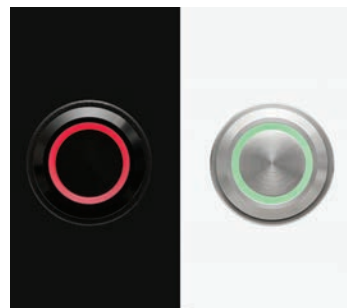

KB 1.63 Lever handle H4, Black

KB 1.64 Lever handle H5, Black

Lever handle H2/H3, Anthracite

Lever handle H2/H3, Satin Copper

Lever handle H2/H3, Satin Gold

Lever handle H2/H3, Gold PVD

KB 3.10 The ekey dLine system is seamlessly installed within the door itself, featuring a stainless steel finish. It can be easily managed through the ekey bionyx app, allowing for straightforward control of the door's security features.

KB 3.10 ekey dLine Inox | Black

Access Control

KB 3.12 SOREX keypad - Black

KB 3.22 Day / night button Black | Inox

KB 3.11 ekey dLine Pull handle P series, Inox

KB 3.11 ekey dLine Pull handle Q series, black