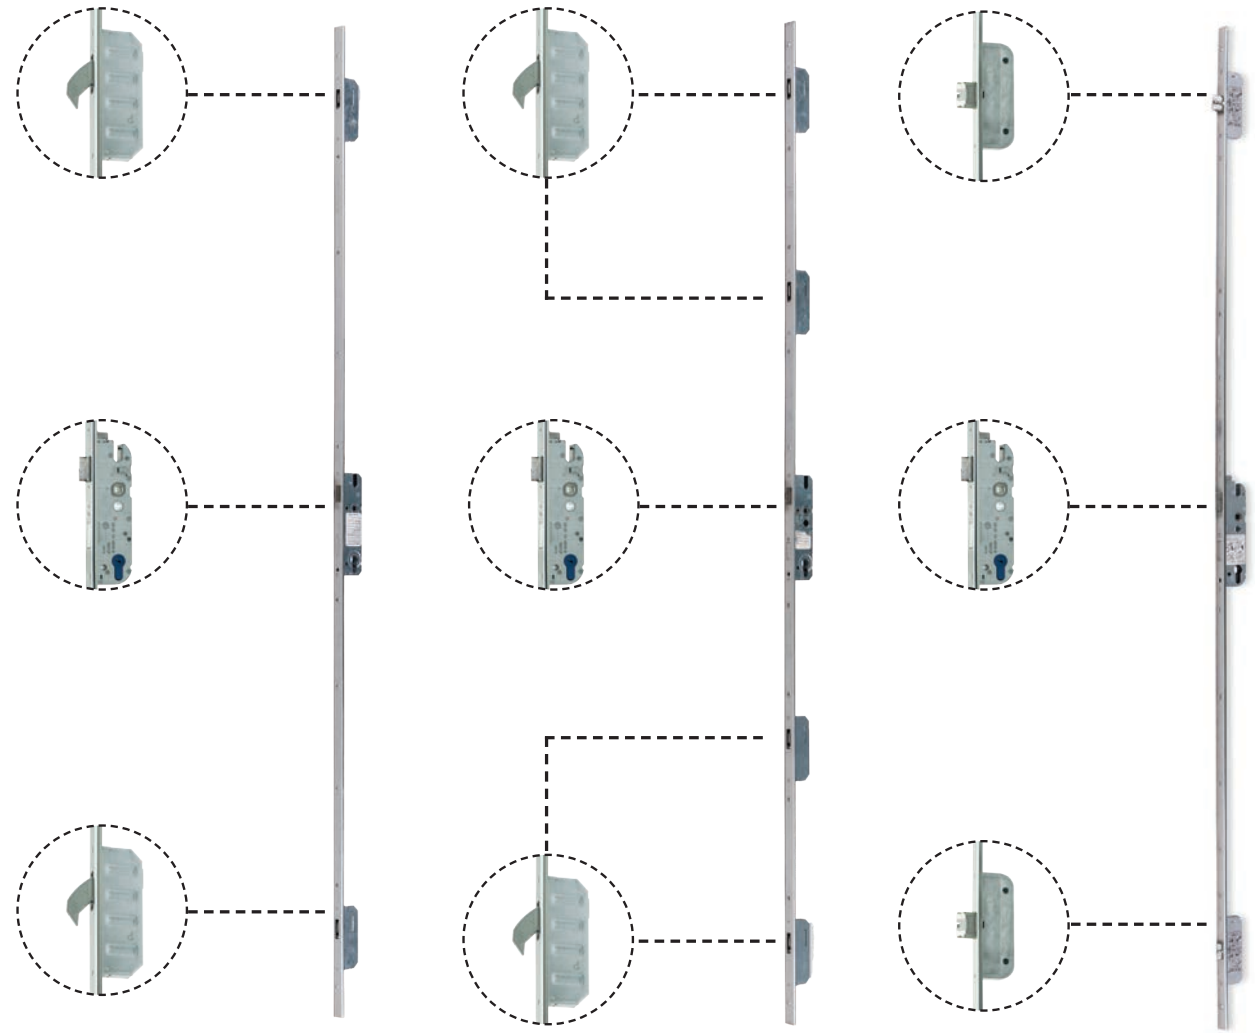

Premium Range Locks

Code	Description
KB 4.50	Winkhaus 3-point hook lock
KB 4.51	Winkhaus 5-point hook lock
KB 4.20	GU Automatic slam-shut lock

E-Opener | Day/ Night function

Code.	Description
KB 1.21	Electrick strike with day/night function

KB 4.50 Winkhaus 3-point hook lock

KB 4.51 Winkhaus 5-point hook lock

KB 4.20 GU Automatic 3 point slam-shut lock