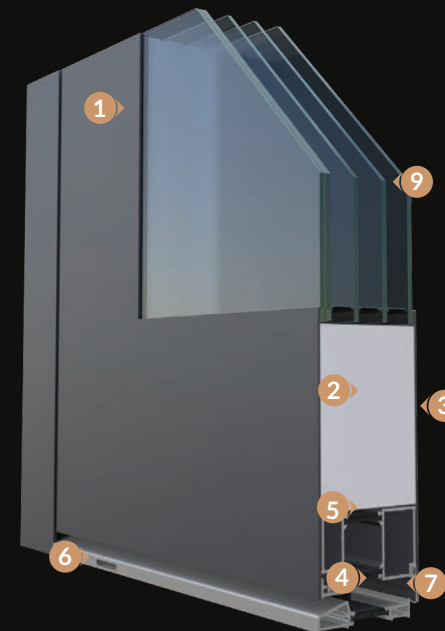

CROSS-SECTION KOBBE PREMIUM

1	Durable, weather-resistant powder-coated aluminium sheet
2	Filling: modern XPS board – ensuring excellent thermal insulation, high durability, and resistance to moisture and corrosion.
3	Durable, weather-resistant powder-coated aluminium sheet
4	EPDM seals – providing resistance to changing weather conditions, including extreme temperatures, as well as aging, UV radiation, and moisture.
5	Multi-chamber thermally broken aluminium frame ensuring high thermal performance and minimizing the thermal bridging effect.
6	Thermally broken low threshold, enhancing comfort and safety.
7	Additional closing gasket providing thermal and acoustic insulation
8	Laminated safety glass, triple-glazed with black spacer
9	Laminated safety glass, quadruple-glazed with black spacer

KOBBE PREMIUM 75

U-value	0.95 W/(m²K)
Door Leaf	75mm
Frame	75mm
Glazing	Triple-glazed
Security	PAS24, RC2

KOBBE PREMIUM 90

U-value	0.80 W/(m²K)
Door Leaf	90mm
Frame	90mm
Glazing	Quadruple-glazed
Security	PAS24, RC2