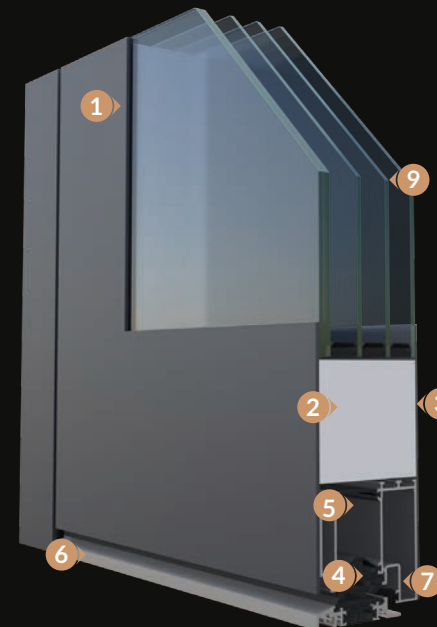

CROSS-SECTION KOBBE PRESTIGE

1	High-quality exterior aluminium sheet EN AW1050, resistant to changing weather conditions.
2	Filling: modern XPS board – providing excellent thermal insulation, high durability, and resistance to moisture and corrosion.
3	High-quality interior aluminium sheet EN AW1050, resistant to changing weather conditions.
4	EPDM seals – providing resistance to changing weather conditions, including extreme temperatures, as well as aging, UV radiation, and moisture.
5	Multi-chamber profiles with a thermal break, ensuring high thermal performance. Minimizes thermal bridging effect.
6	Warm, low threshold with a thermal break, enhancing user comfort and safety.
7	Closing seal that provides thermal and acoustic insulation – minimizing heat loss from the house, maintaining the proper internal temperature.
8	Safety glass, triple-glazed unit, black warm spacer frame
9	Safety glass, quadruple-glazed unit, black warm spacer frame

KOBBE PRESTIGE 75

U-value	0.95 W/(m²K)
Leaf/Panel	75mm
Frame	75mm
Glass	triple glazed laminated
Opening direction	inwards and outwards
Security	PAS24, RC2

KOBBE PRESTIGE 95

U-value	0.79 W/(m²K)
Leaf/Panel	95mm
Frame	75mm
Glass	quadruple-glazed
Opening direction	inwards
Security	PAS24, RC2

*Leaf flush on the exterior only, 75mm frame