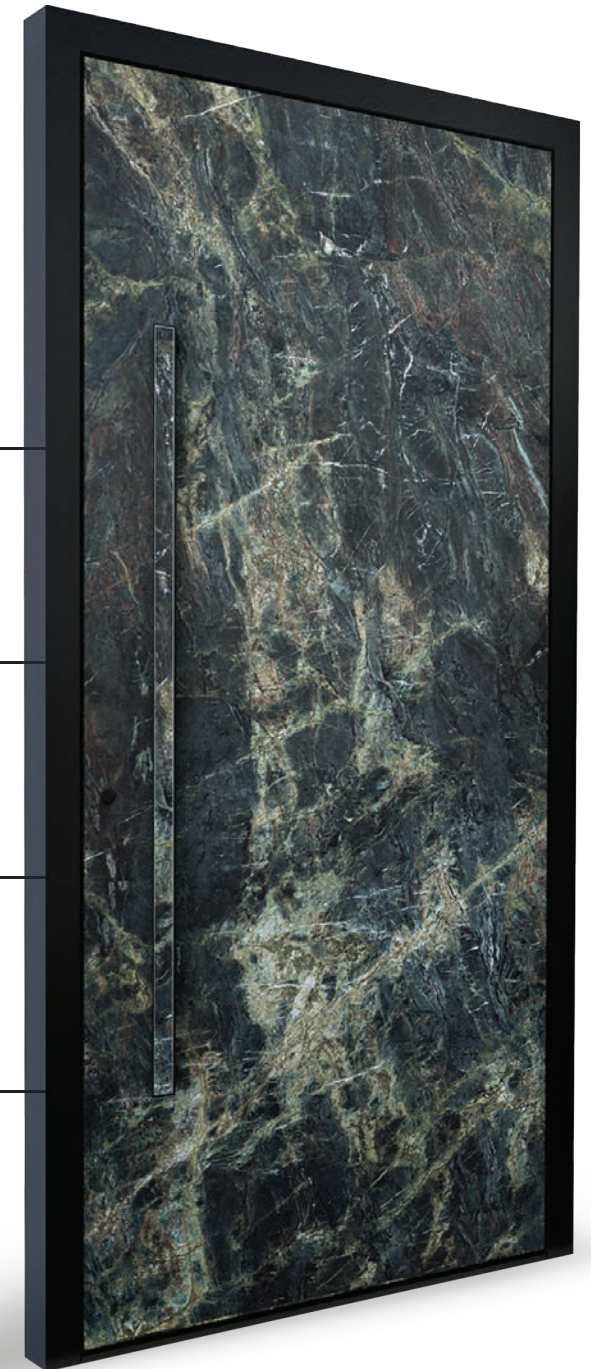

Elegantly balanced design

Crafted with precision and unmatched quality

KB 2200

Ceramic **Abu Dhabi**
Pull handle **QA-Ws 120cm**

KB 2200

Ceramic **Nero Greco**
Pull handle **QA35 80cm**

KB 2200

Ceramic **Pietra Grigia**
Pull handle **QA35 80cm**