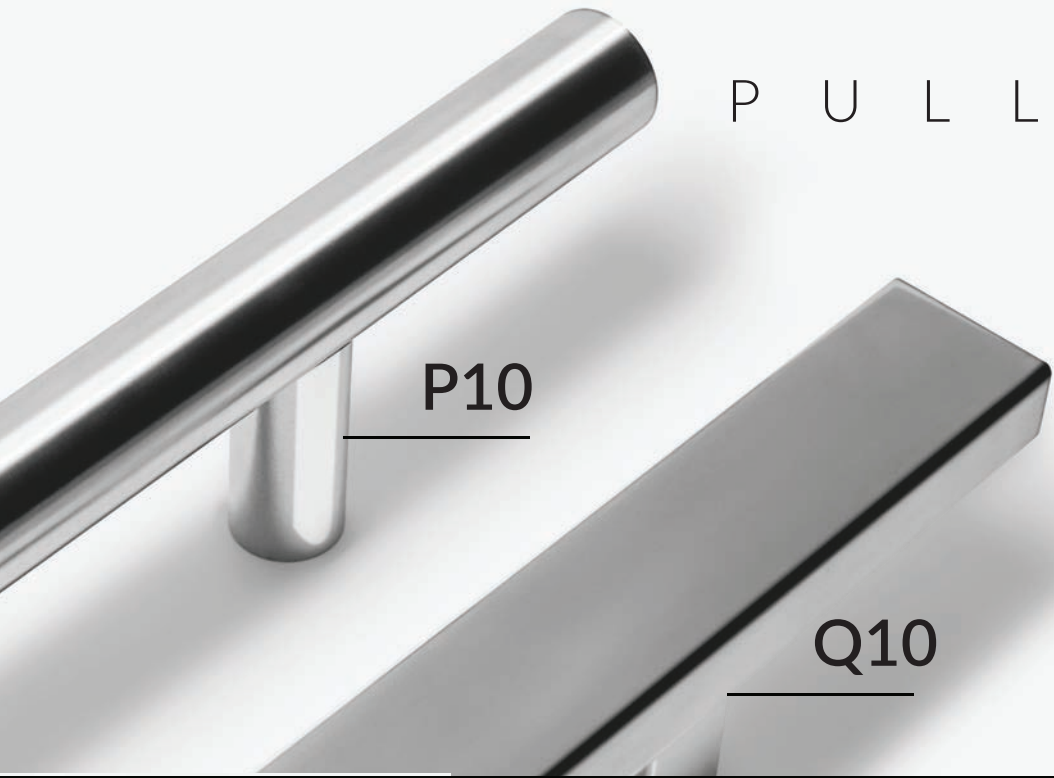

P U L L H A N D L E S

CA10