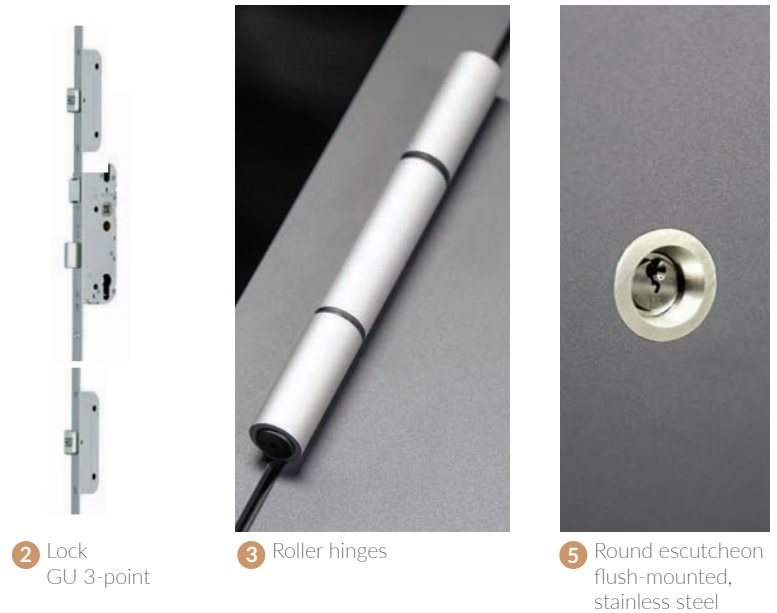

DEFAULT EQUIPMENT

KOBBE PRESTIGE

1 frame	Top quality thermally broken aluminium frame, double-sided flush overlay panel in PRESTIGE 75, externally flush overlay panel in PRESTIGE 95.
2 lock	GU 3-point lock
3 hinges	High-quality roller hinges, powder coated, colour matched
4 cylinder	BKS Series 88 cylinder with emergency function, 5 keys
5 escutcheon	Round escutcheon, flush-mounted, stainless steel
6 colour	Durable powder coated fine-structure matt finish
7 glass	Triple glazed in PRESTIGE 75, quadruple glazed in RESTIGE 95, laminated safety-glass