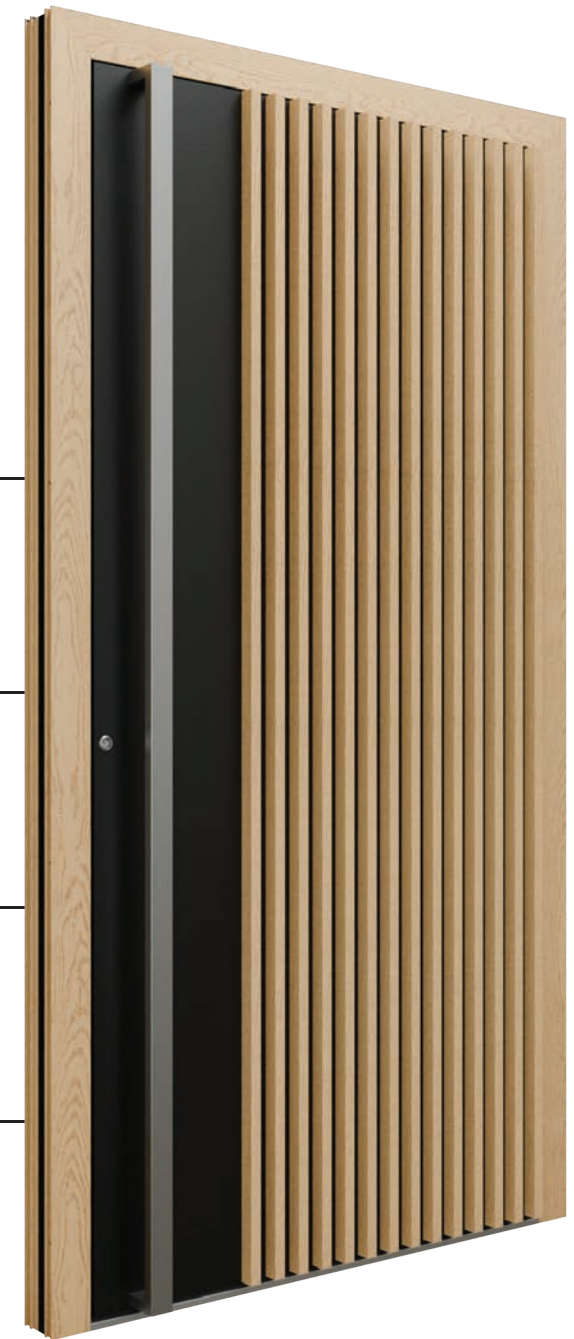

Collection Alu Slat

Entrance doors with decorative slats bring a modern yet sophisticated touch to any space.

Designed for contemporary exteriors, they offer a perfect balance between innovation and timeless elegance. Precision craftsmanship, high-quality materials, and advanced finishing techniques ensure longlasting durability, functionality, and style.

With their clean lines and architectural appeal, these doors perfectly complement the latest design trends, making them an ideal choice for modern homes .

Sophisticated design featuring vertical slats

A striking visual effect

Exceptional resistance to weather conditions and damage

Ideal choice for modern facades