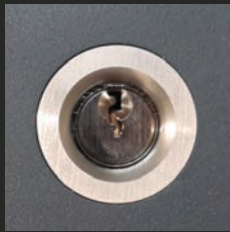

Prestige Escutcheons

KB 1.51