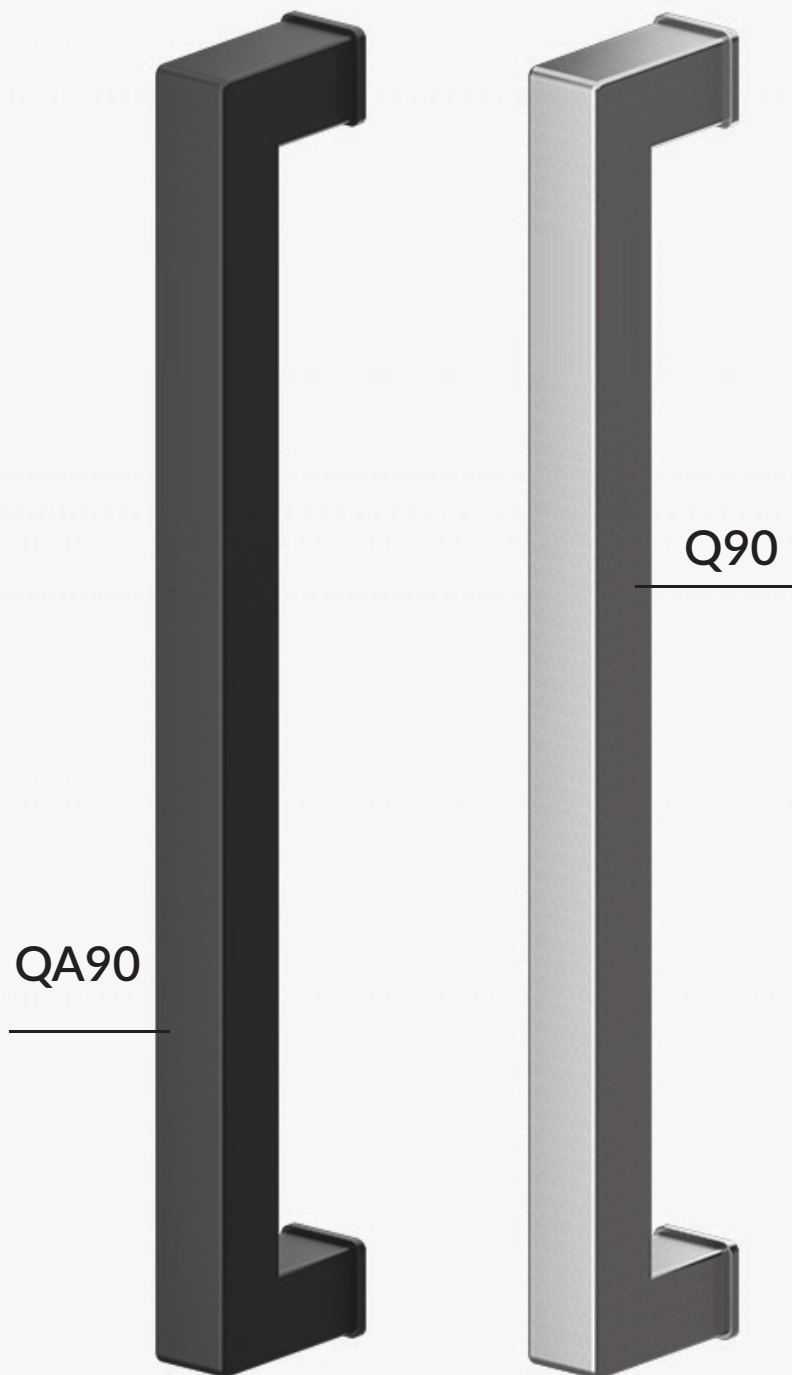

LED
Light

ekey
dLine

Microswitch

QA10

Q10

* A cable conduit (KB 1.96) is required for the LED backlight (see p. 66).

Q90

40 x 40 mm, Inox