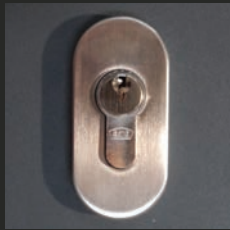

Prestige Escutcheons

KB 1.52

Premium Escutcheons

Frame Extensions

Kobbe Premium 75	Kobbe Premium 90	Kobbe Prestige 75 | 95
33mm	30mm	23mm
43mm	40mm	30mm
54mm	50mm	50mm
96mm	60mm	90mm
	80mm	130mm
	90mm