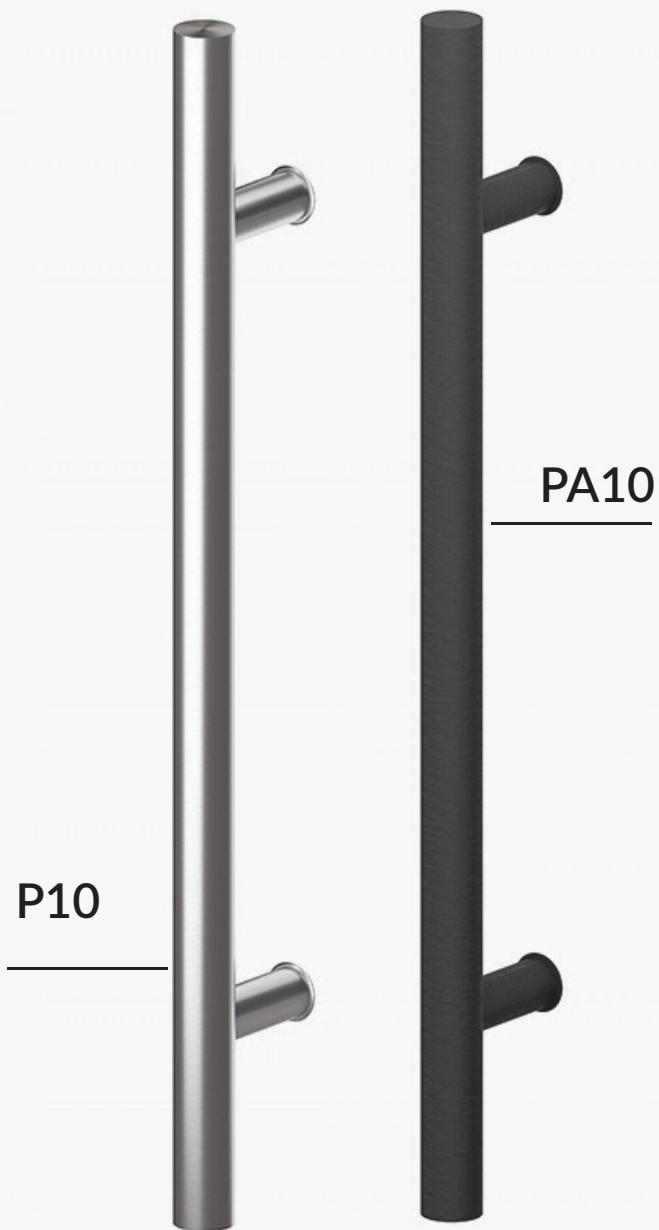

Available in widths from 300 to 1350 mm (sidelights) and heights from 300 to 1000 mm (toplights), they offer tailored solutions to meet individual requirements.

They can be either fully integrated with the door frame or supplied as a separate element, ensuring a seamless and refined appearance.

W10LED

Recessed handle
with LED backlight

Recessed Handle, W10

Any colour from the RAL chart
(see p. 56), optional LED backlight.

P10

Ø 30mm, Ø 40mm**, Inox

Length	Code	LED backlight*
600 mm	P10.60	2 pcs. LED
800 mm	P10.80	3 pcs. LED
1000 mm	P10.100	4 pcs. LED
1200 mm	P10.120	5 pcs. LED
1400 mm	P10.140	6 pcs. LED
1600 mm	P10.160	7 pcs. LED
1800 mm	P10.180**	8 pcs. LED
2000 mm	P10.200**	9 pcs. LED