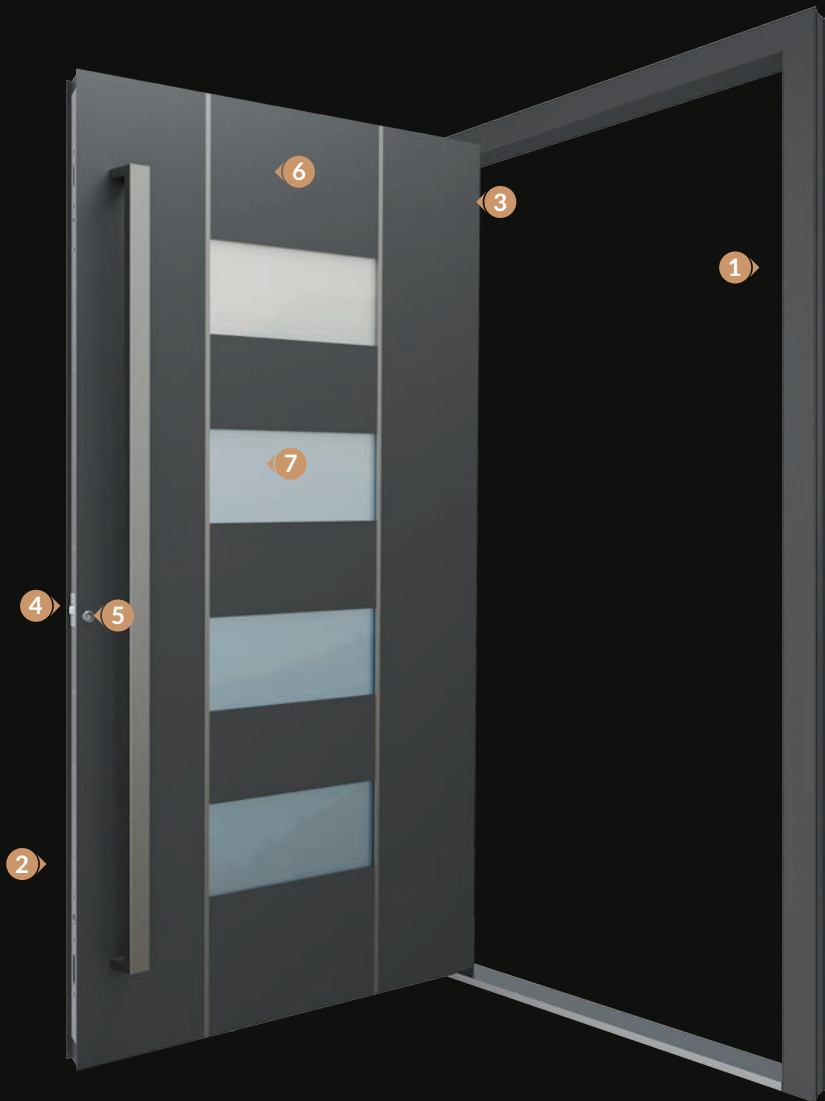

DEFAULT EQUIPMENT

KOBBE PRESTIGE

1 frame	Top quality thermally broken aluminium frame, double-sided flush overlay panel in PRESTIGE 75, externally flush overlay panel in PRESTIGE 95.
2 lock	GU 3-point lock
3 hinges	High-quality roller hinges, powder coated, colour matched
4 cylinder	BKS Series 88 cylinder with emergency function, 5 keys
5 escutcheon	Round escutcheon, flush-mounted, stainless steel
6 colour	Durable powder coated fine-structure matt finish
7 glass	Triple glazed in PRESTIGE 75, quadruple glazed in RESTIGE 95, laminated safety-glass