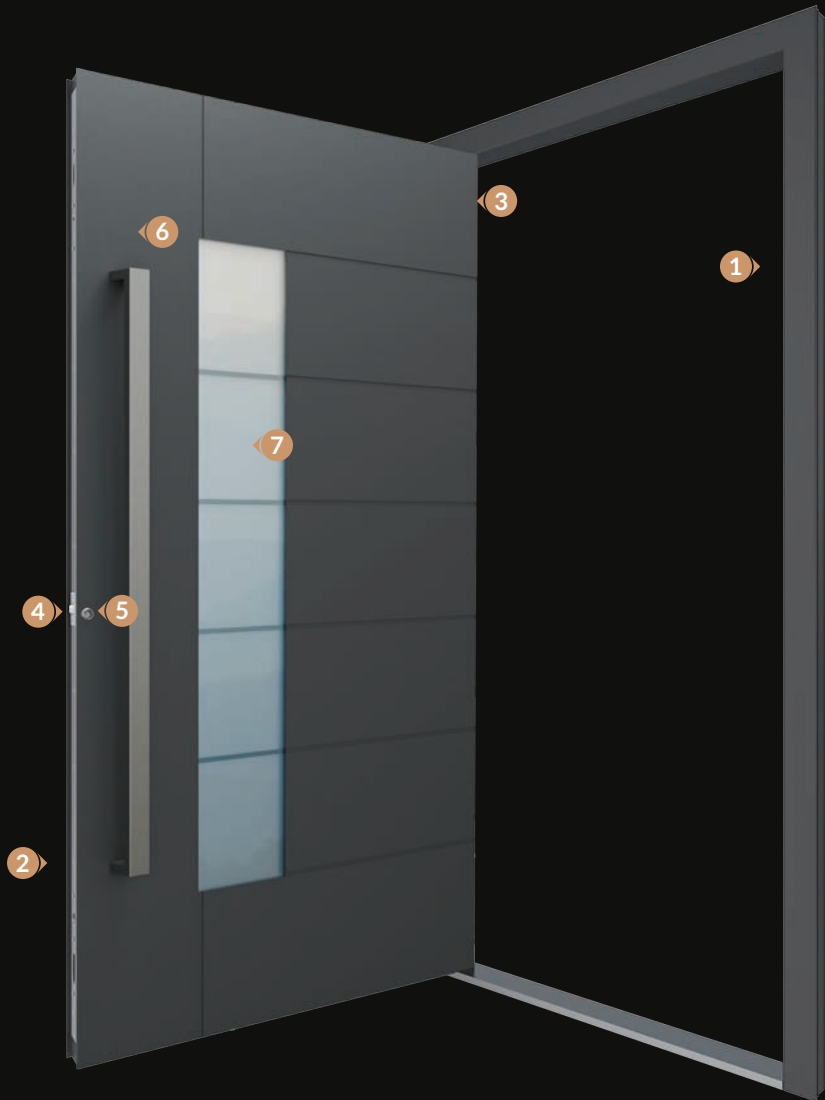

Wide Range of
Finishes

PAS24 and RC2 Security
Rating for Enhanced Protection

Personalized Design

DEFAULT EQUIPMENT

KOBBE PREMIUM

1 frame	High-quality thermally broken aluminium frame, flush on both sides
2 lock	Winkhaus 3-point hook lock in SL75, 5 point in P90
3 hinges	High-quality roller hinges, powder coated, colour matched
4 cylinder	Euro Cylinder, 5 keys
5 escutcheon	Anti-burglary stainless steel escutcheon
6 finish	Durable powder coated fine-structure matt finish
7 glass	Triple glazed in SL75, quadruple glazed in P90, laminated safety-glass